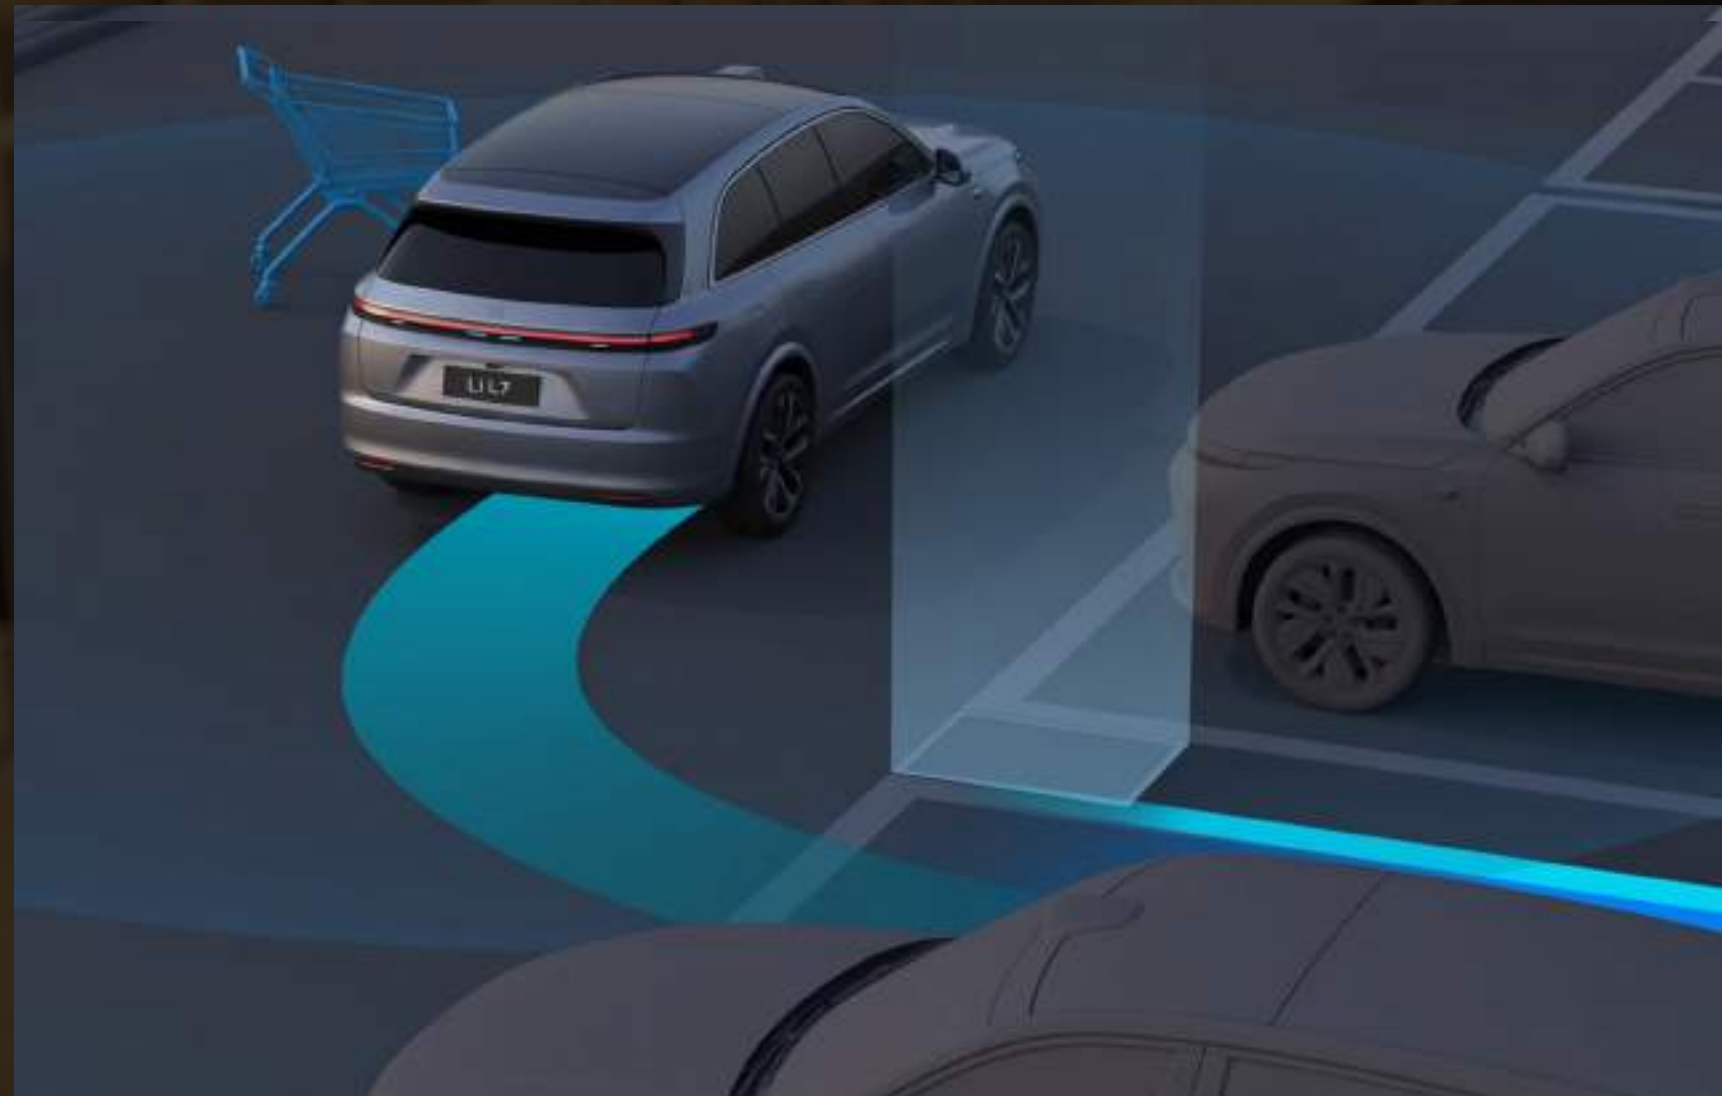

Full Intelligent ADAS Suite

Advanced systems provide continuous support for a safer drive

Lane Keeping Assist

Front Cross Traffic Alert

Traffic Speed Assist

Front Collision Warning

Full Intelligent ADAS Suite

Advanced systems provide continuous support for a safer drive

Automatic Parking Assist

Door Opening Warning

Hand Detection Steering Wheel

Convenience & Entertainment

Nap / Bed Mode

Transforms the cabin into a private lounge for rest and relaxation.

Electric Suction Doors

Soft-close technology for a quiet, effortless premium experience.

Heads-Up Display

Essential driving information projected clearly within your line of sight.

Dual Wireless Phone Charging