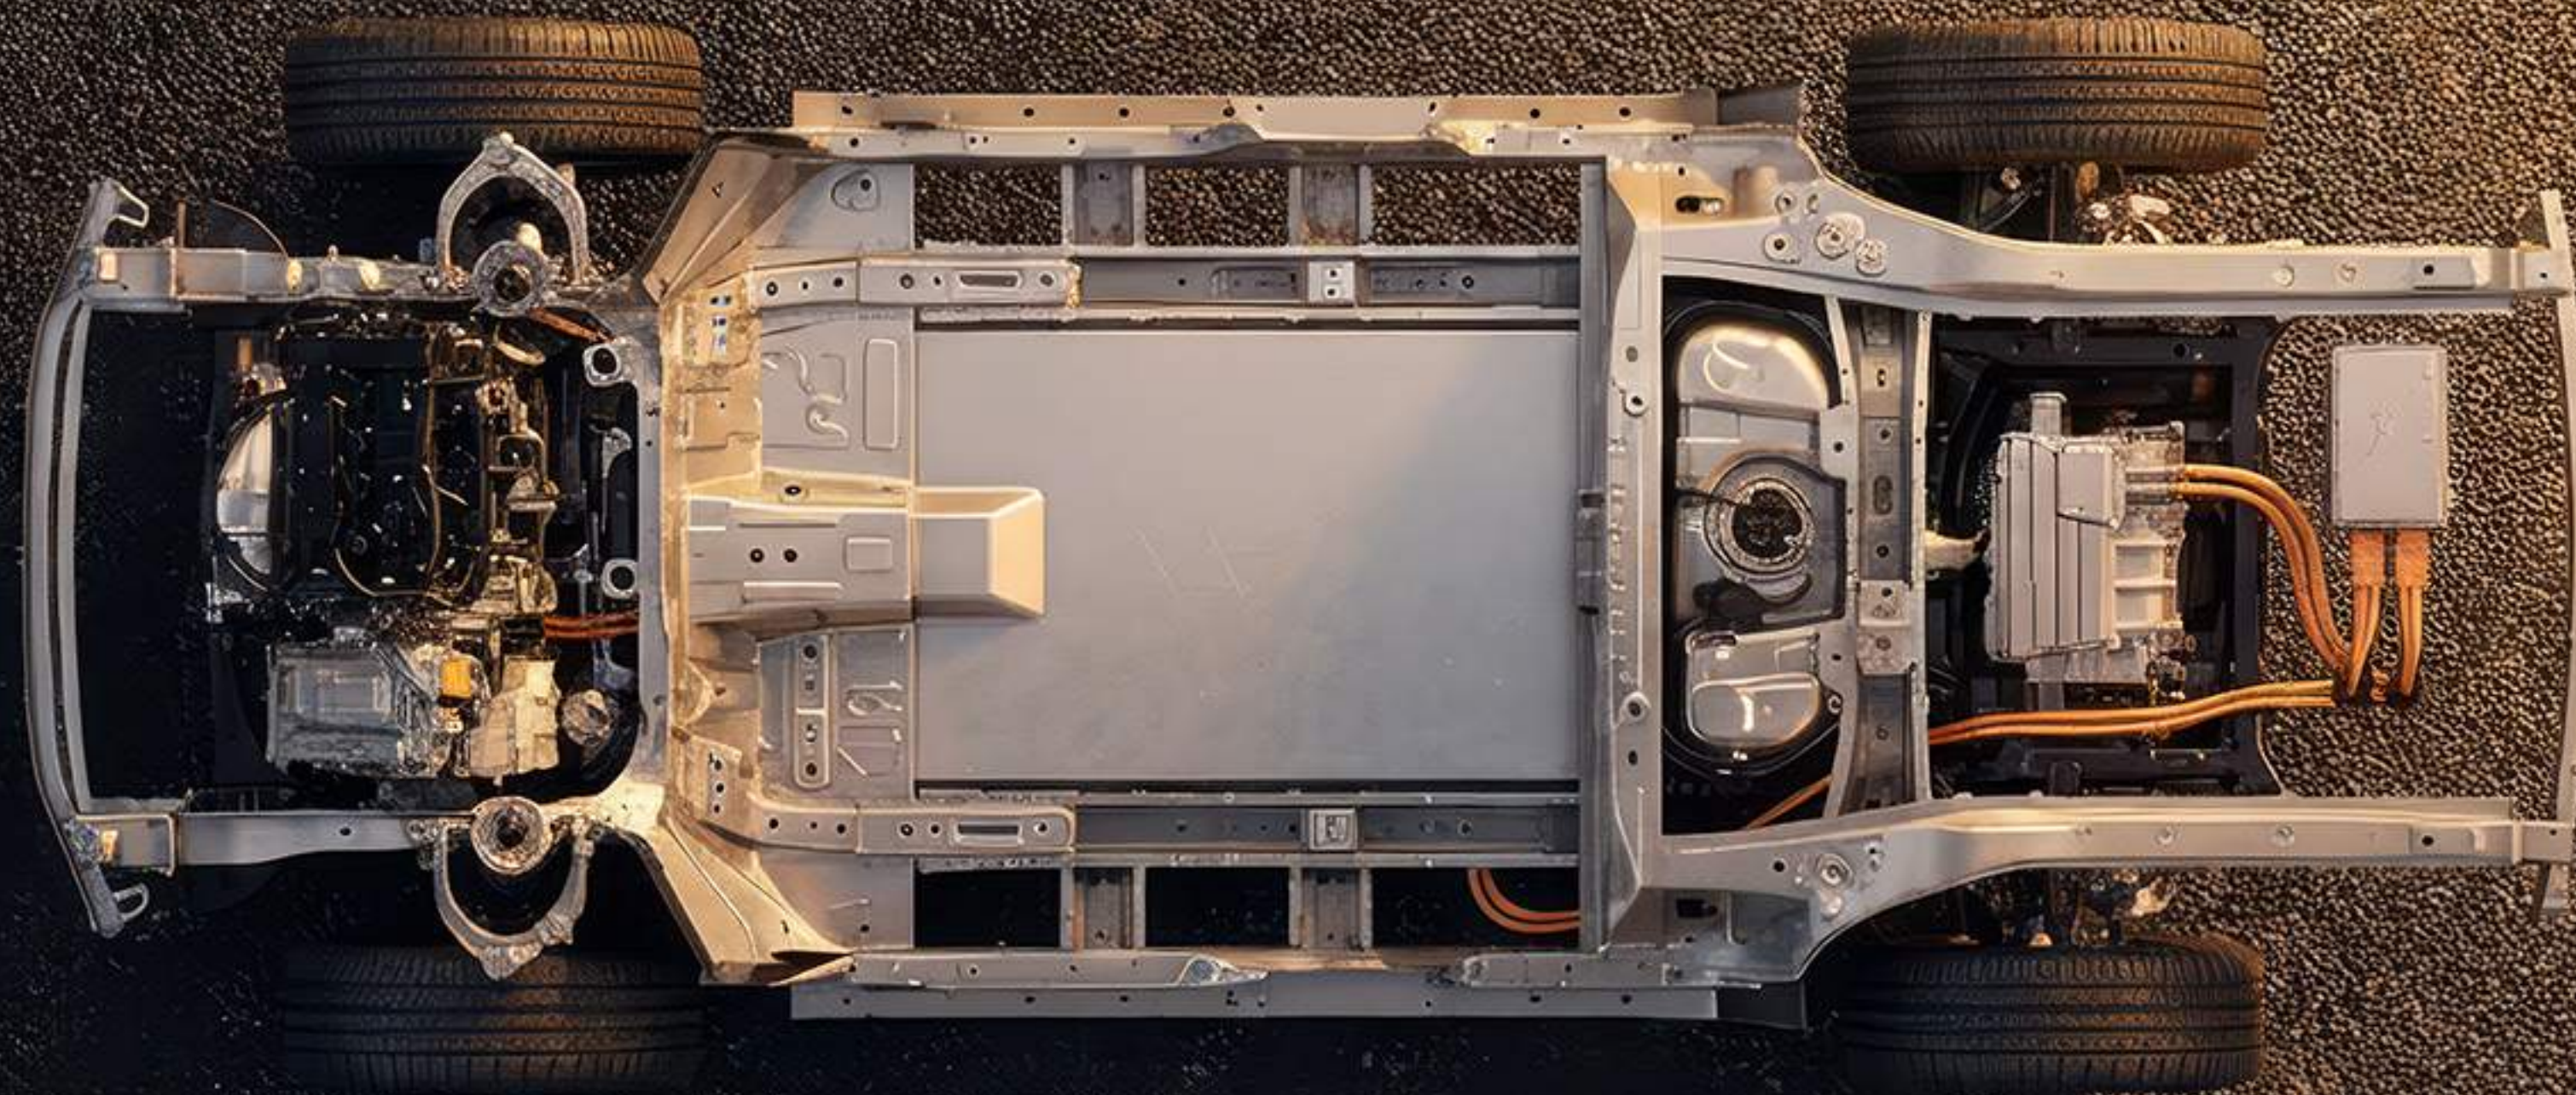

Advanced Five-Link Rear Suspension

Engineered to Enhance road comfort,
stability, and control on every surface.