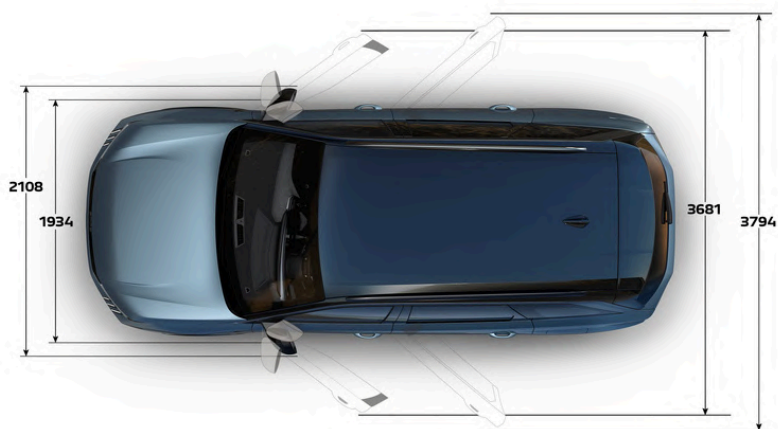

NEW PANORAMIC i-COCKPIT®

Introducing the new PEUGEOT i-Cockpit® with a 21" Panoramic Curved Display which helps you stay in total control with access to a range of smart features designed to make both your drive and everyday life easier.

(-) Not Available (S) Standard

DIMENSIONS

348 L

916 L

2,232 L

EXTERIOR COLORS

Obsession Blue

Nera Black