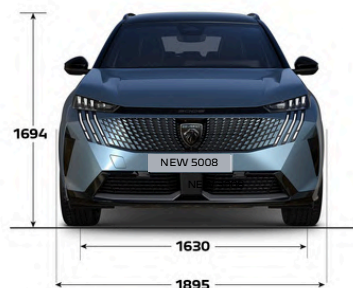

NEW PANORAMIC i-COCKPIT®

Introducing the new PEUGEOT i-Cockpit® with a 21" Panoramic Curved Display which helps you stay in total control with access to a range of smart features designed to make both your drive and everyday life easier.

(-) Not Available (S) Standard

DIMENSIONS

348 L

916 L

2,232 L

EXTERIOR COLORS

Obsession Blue

Nera Black