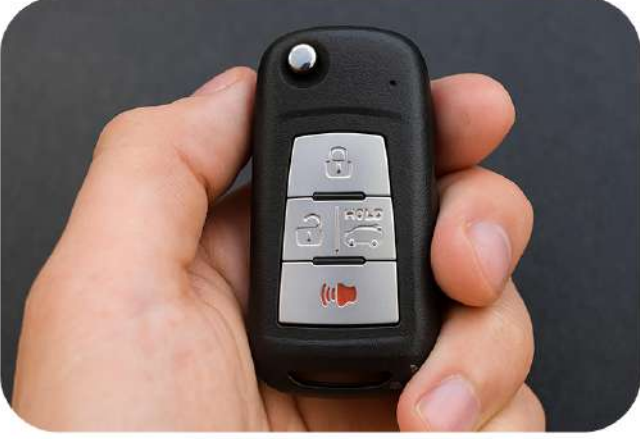

Features and Safety

المميزات والسلامة

Every feature ... for performance you can always depend on

كل ميزة ... لأداء يعتمد عليه دائماً

نظام الدخول بدون مفتاح ببساطة عليك الوصول لعربيتك بكل سرعة وسهولة، عشان تبدأ يومك من غير أي تعقيد

نظام الفرامل المانعة للانغلاق مع التوزيع قوة الفرامل ومساعد الفرامل

Keyless Entry System: Makes your access to your car quick and easy, so your day starts without any complication.

Anti-lock Braking System (ABS) with Electronic Brakeforce Distribution (EBD) and Brake Assist